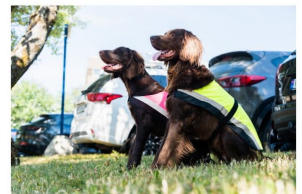

---

**Categories:** [Sport & Leisure](#)  
**Class:**  
**Fabric:** 100% polyester, 130 g/m2  
**Washing:**  
**Product Subtitle:**  
Reflective dog vest

**Other Informations:**

#### ADDITIONAL INFORMATION

**Color** Fluo. Green, Fluo. Pink, Fluo. Yellow  
**Size** XXS, XS, S, M, L, XL, XXL