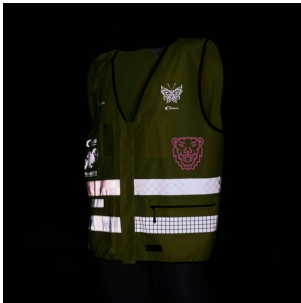

Using heat applied logos or texts on the garments is a cost efficient way of adding branding, uniqueness and personalization. Spectacular night time effects can be created by using single or multicolour reflective logos or texts. Please check the picture comparison table of the different logo techniques for more information and details.

Categories: [Options & Print on Vests](#)

Class:

Fabric:

Washing:

Product Subtitle:

Print and Corporate Identity

Other Informations:

PRODUCT LOGOS INFORMATION