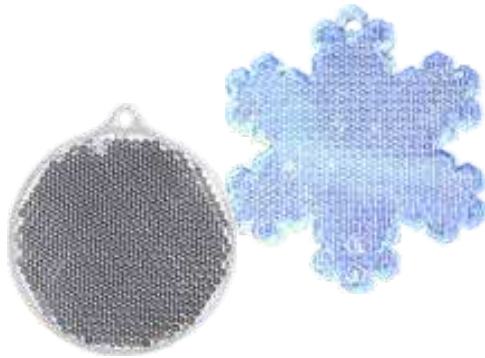

CE
EN 13356
Type 3

807 Reflective Mag-Tags
Example of Mag-Tag with print

To be attached to for example sleeve of jacket. Available in different shapes and with or without print. Mag-Tags are delivered individually packed in black, neutral great looking packaging with user information printed on the back.

CE
EN 13356
Type 1

806 Reflective 3D-Animals
Key ring included

The reflective 3D-Animals comes in reflective materials with coloured details. We can offer a wide range of shapes. Please contact us for more details. Above you can see a small selection of our products.

805 Hard Reflector
Needle and thread included.

We can offer a lot of different shapes and colors.

CE
EN 13356
Type 1

Reflectors from Reflectil come nicely packed individually in either promotional packaging or retail packed.