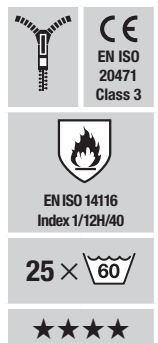

306 STD

Short sleeved style with zipper

Large pockets with zipper closure, holders on shoulder front and loop for hanging.

Sizes: M – XXL

Fabric: 100% polyester, 130 g/m²