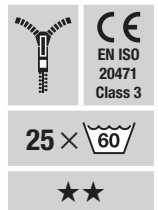

# EN ISO 20471 Class 3

Class 3 provides the highest level of visibility, often used in high risk situations such as in heavy traffic.